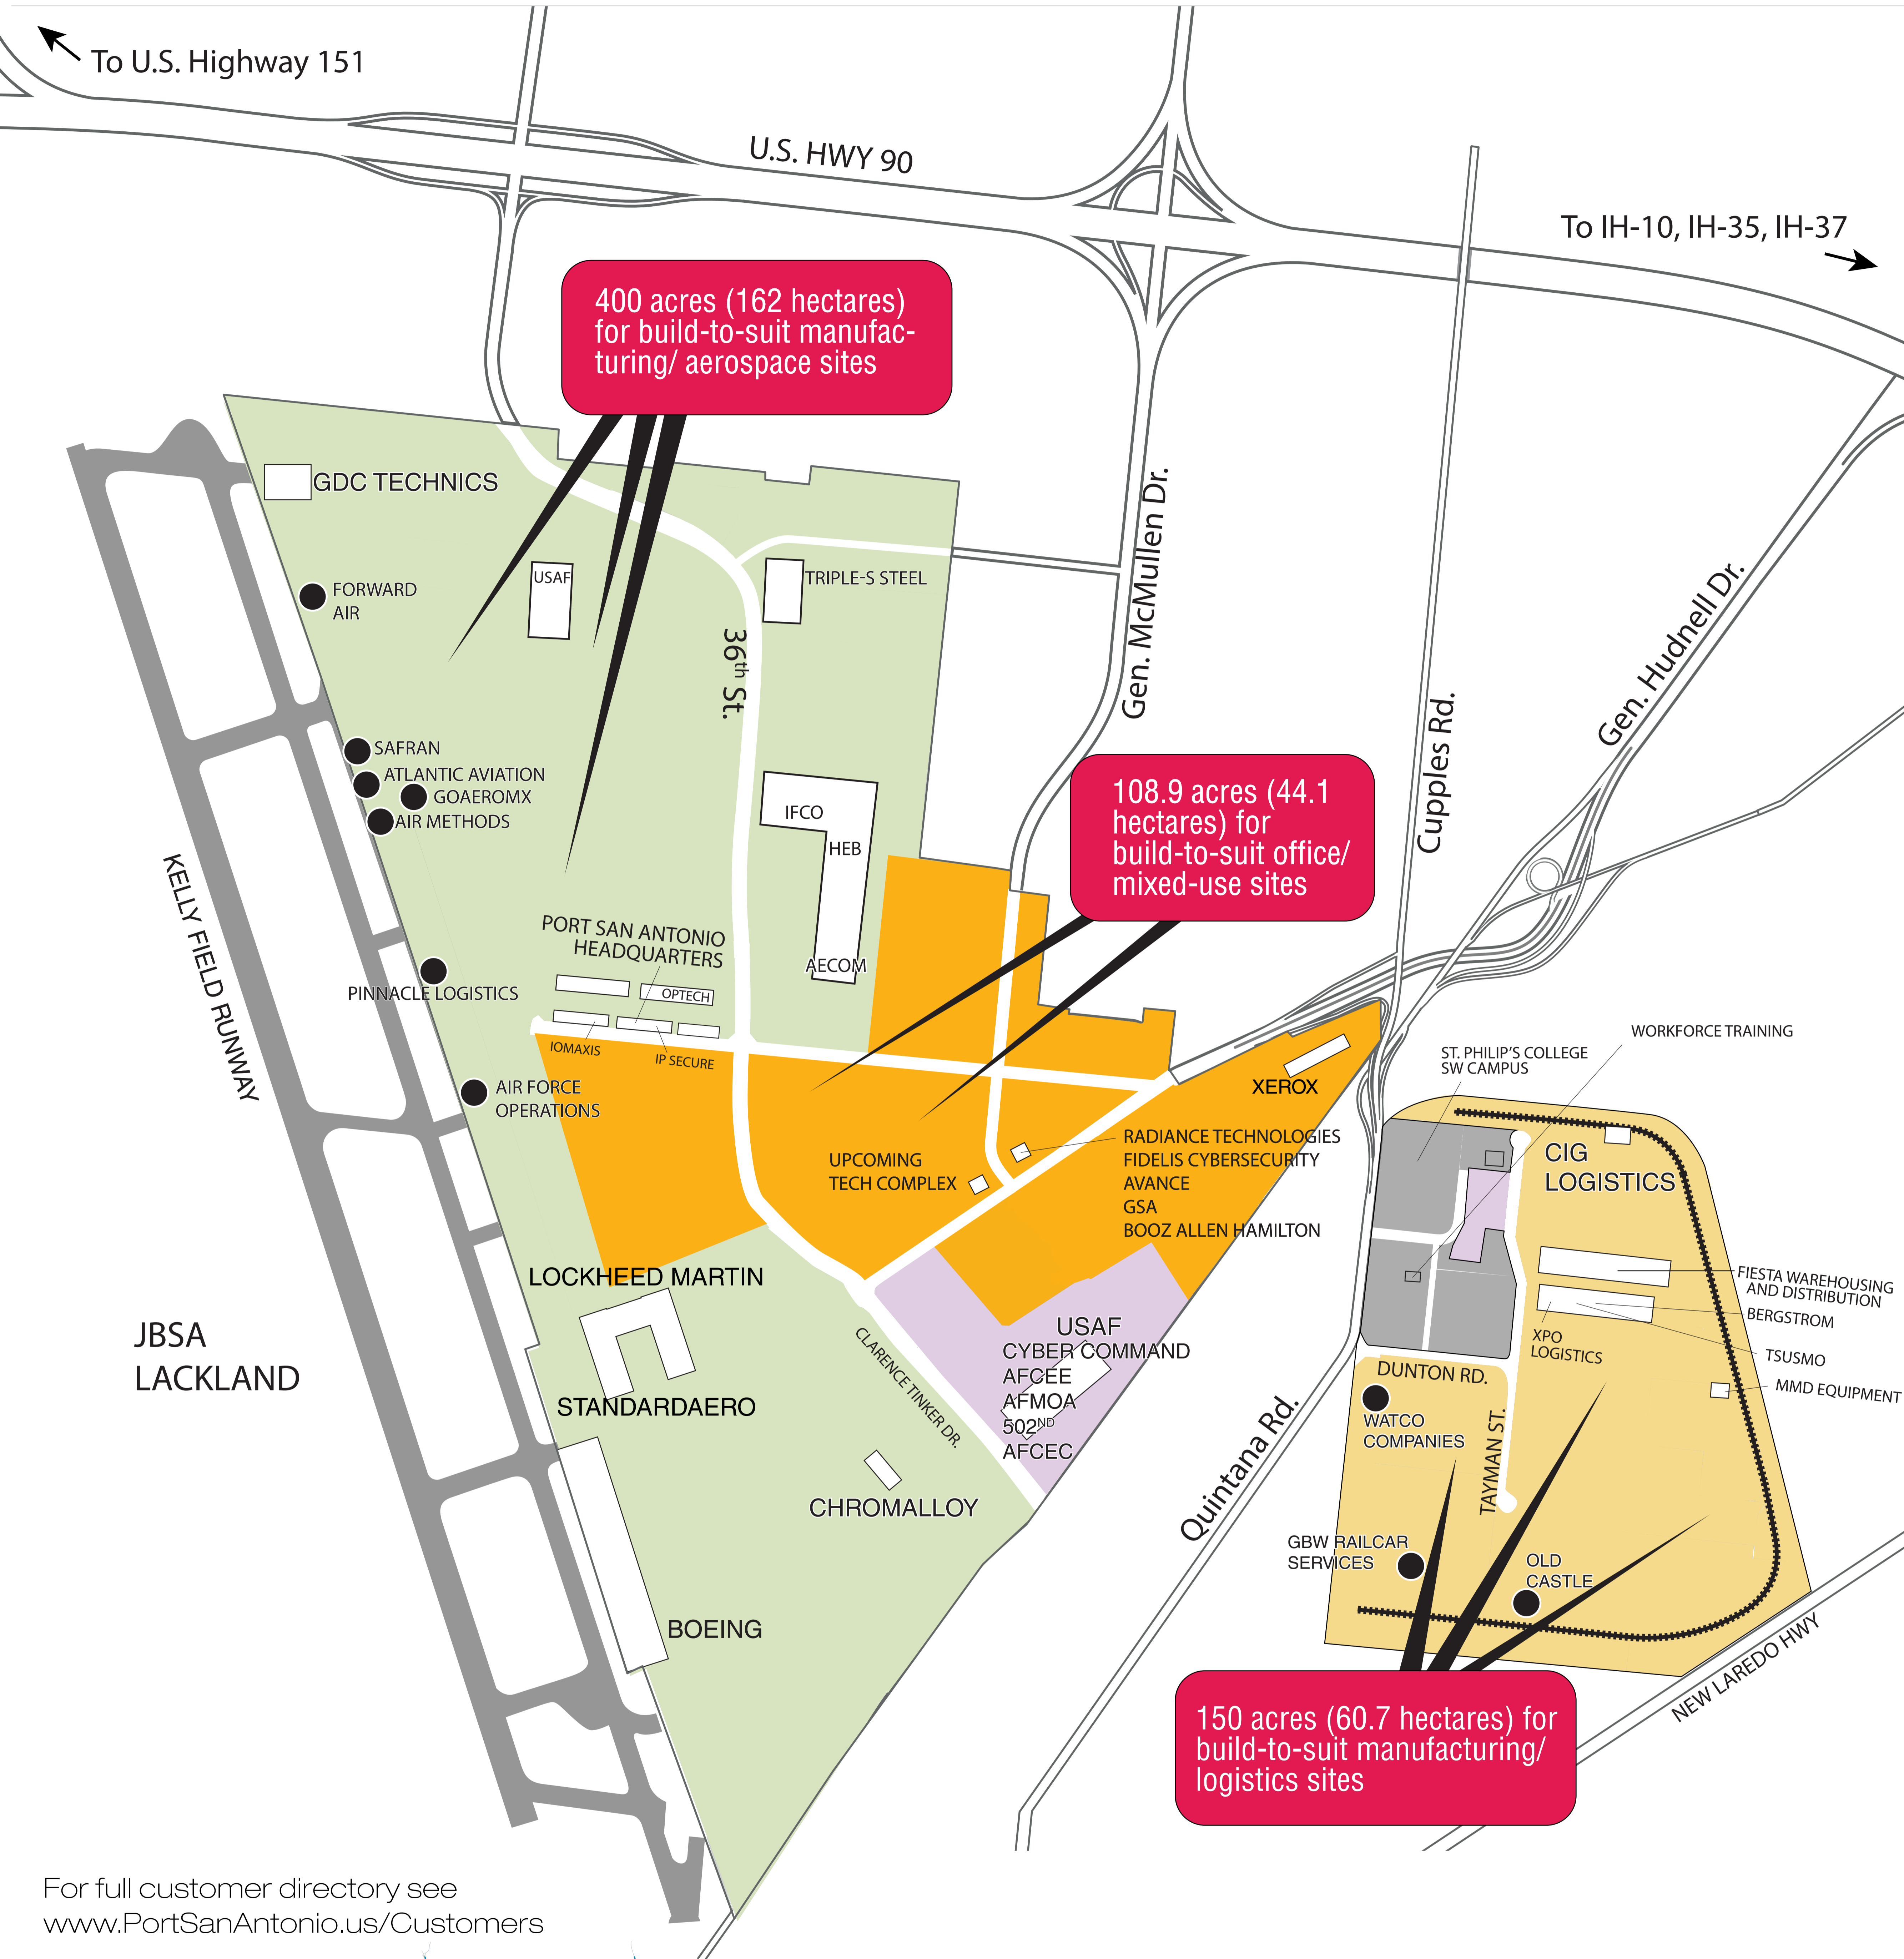

- 1,900-acre (7.7 km²) site
- Airfield access (SKF)
- On-site U.S. Customs
- Rail access (BNSF Railways and Union Pacific)
- Foreign-trade zone (FTZ #80-10)
- On-site 3PL Logistics

For full customer directory see www.PortSanAntonio.us/Customers

Port San Antonio
907 Billy Mitchell Blvd.
San Antonio, TX 78226-1802

www.PortSanAntonio.us
(210) 362-7800