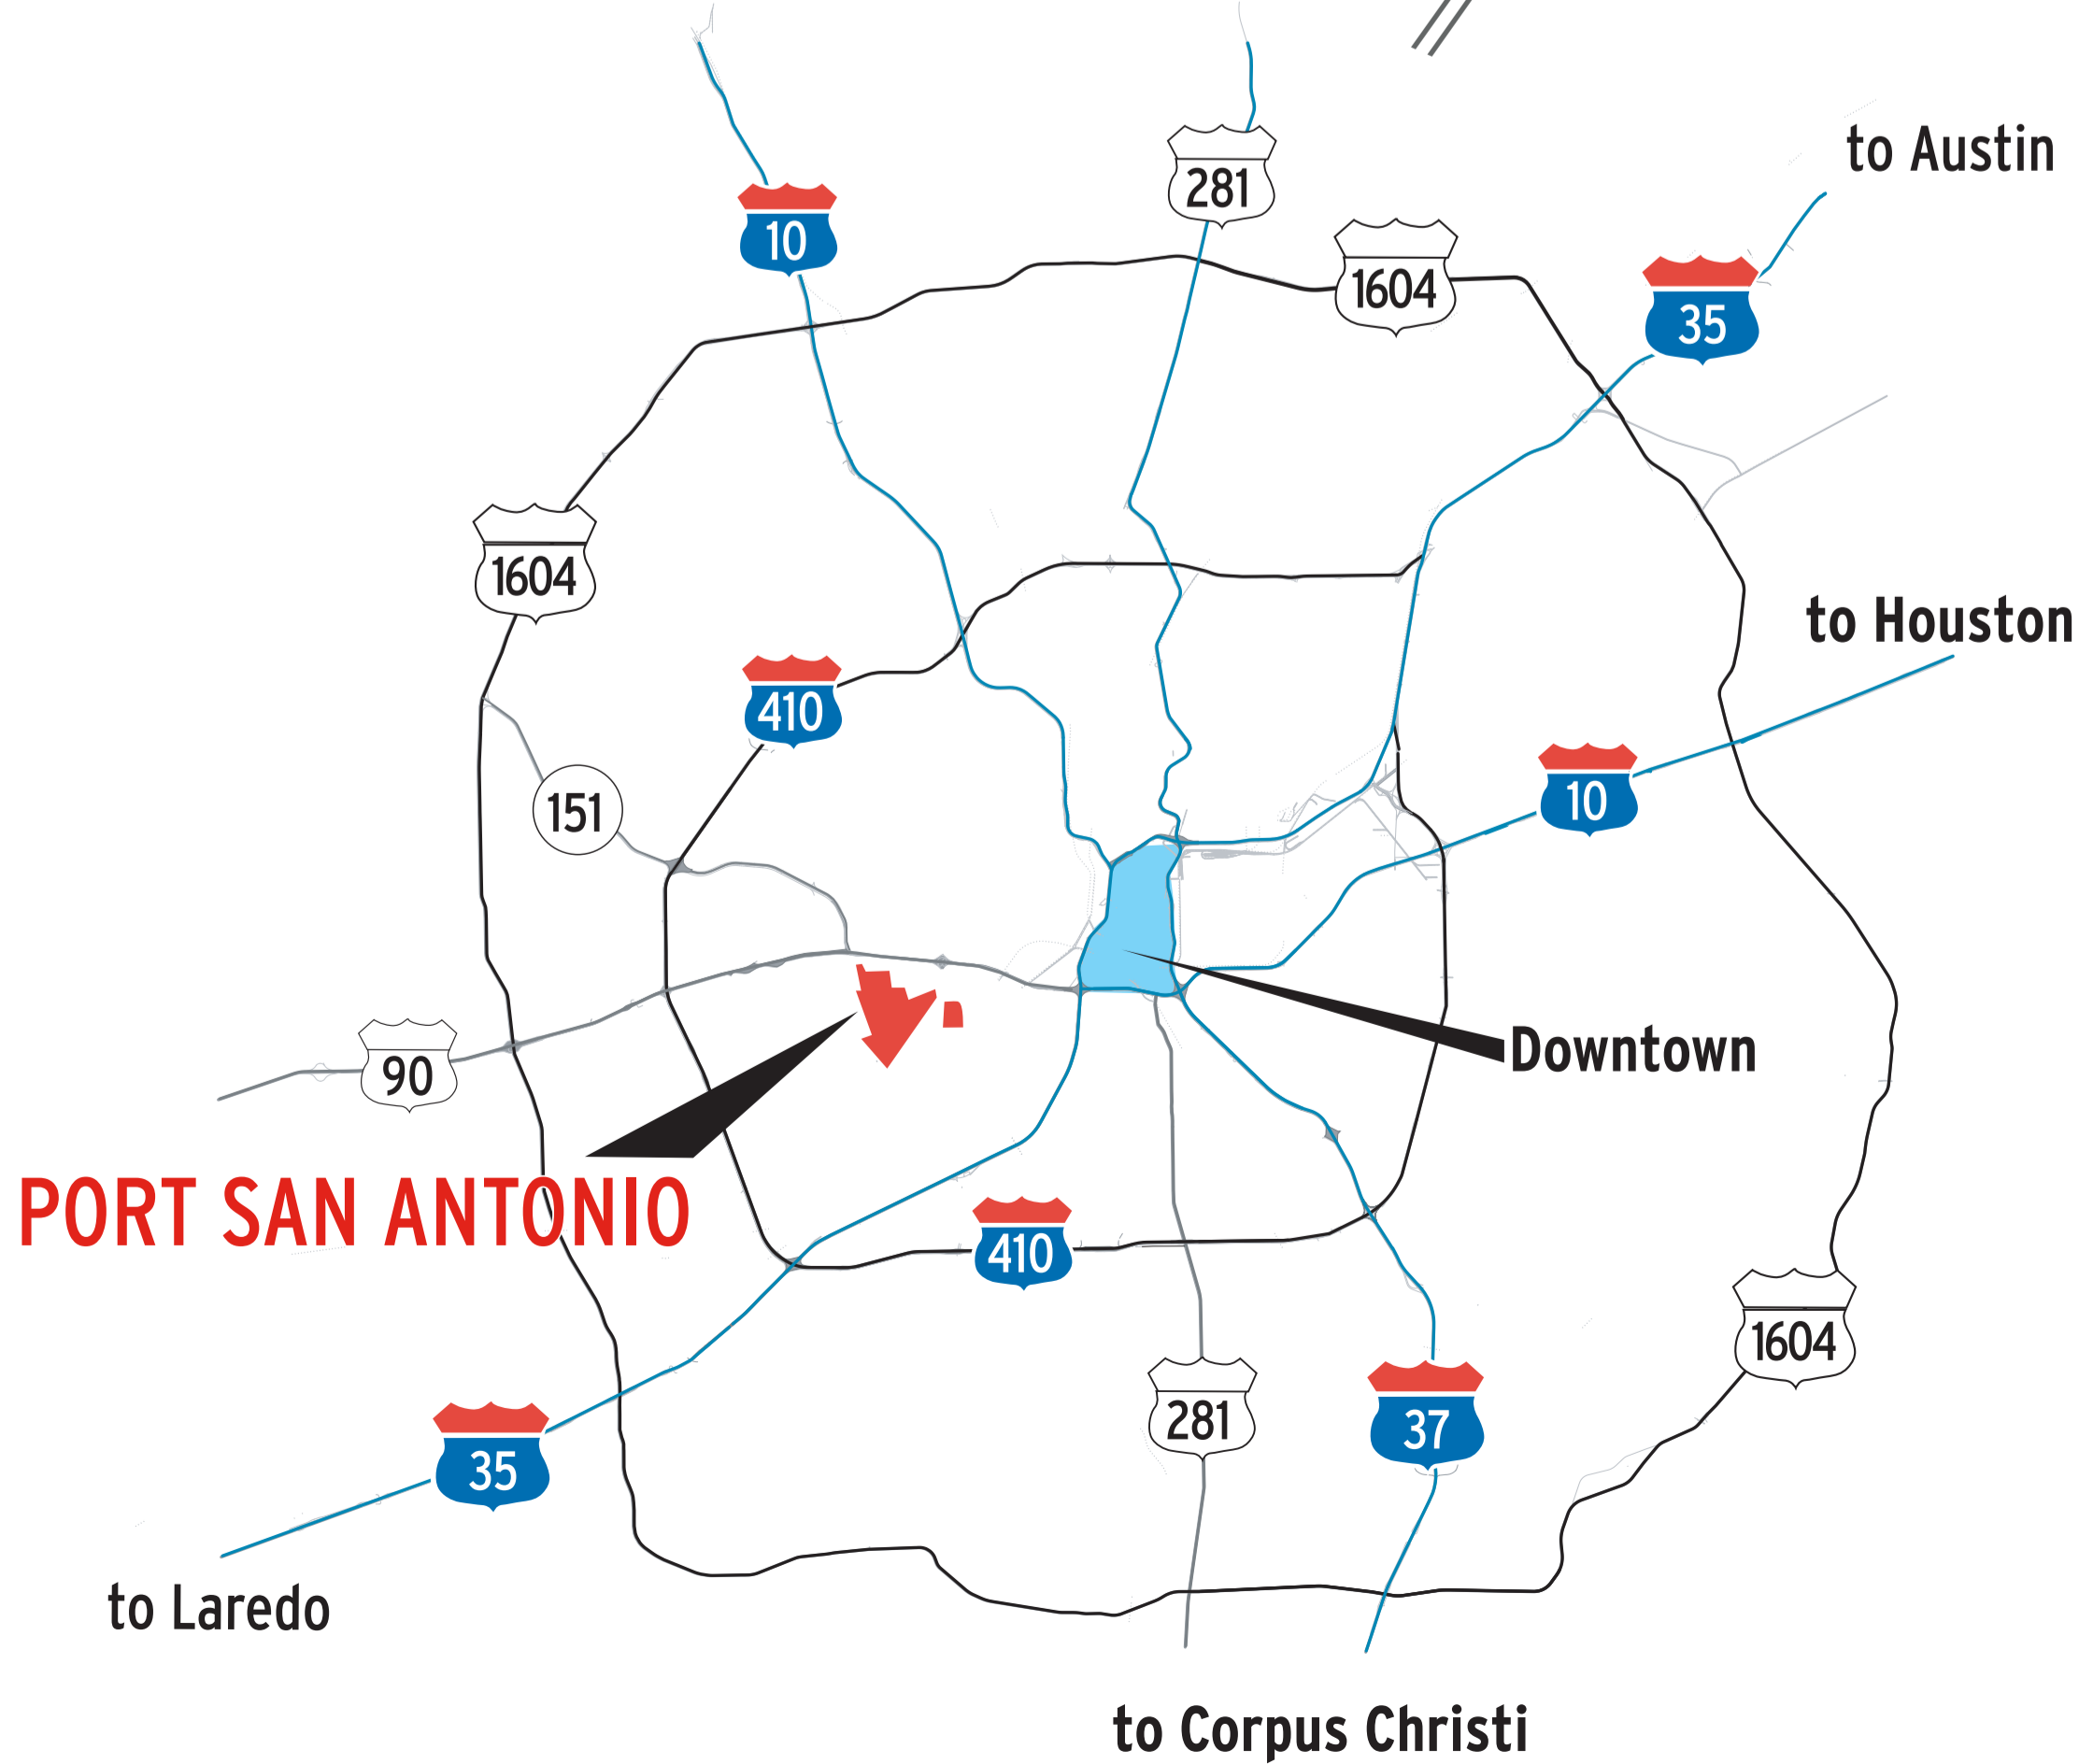

- 1,900-acre (7.7 km²) site
- Airfield access (SKF)
- On-site U.S. Customs
- Rail access (BNSF Railways and Union Pacific)
- Foreign-trade zone (FTZ #80-10)
- On-site 3PL Logistics

For full customer directory see www.PortSanAntonio.us/Customers

Port San Antonio
907 Billy Mitchell Blvd.
San Antonio, TX 78226-1802

www.PortSanAntonio.us
(210) 362-7800