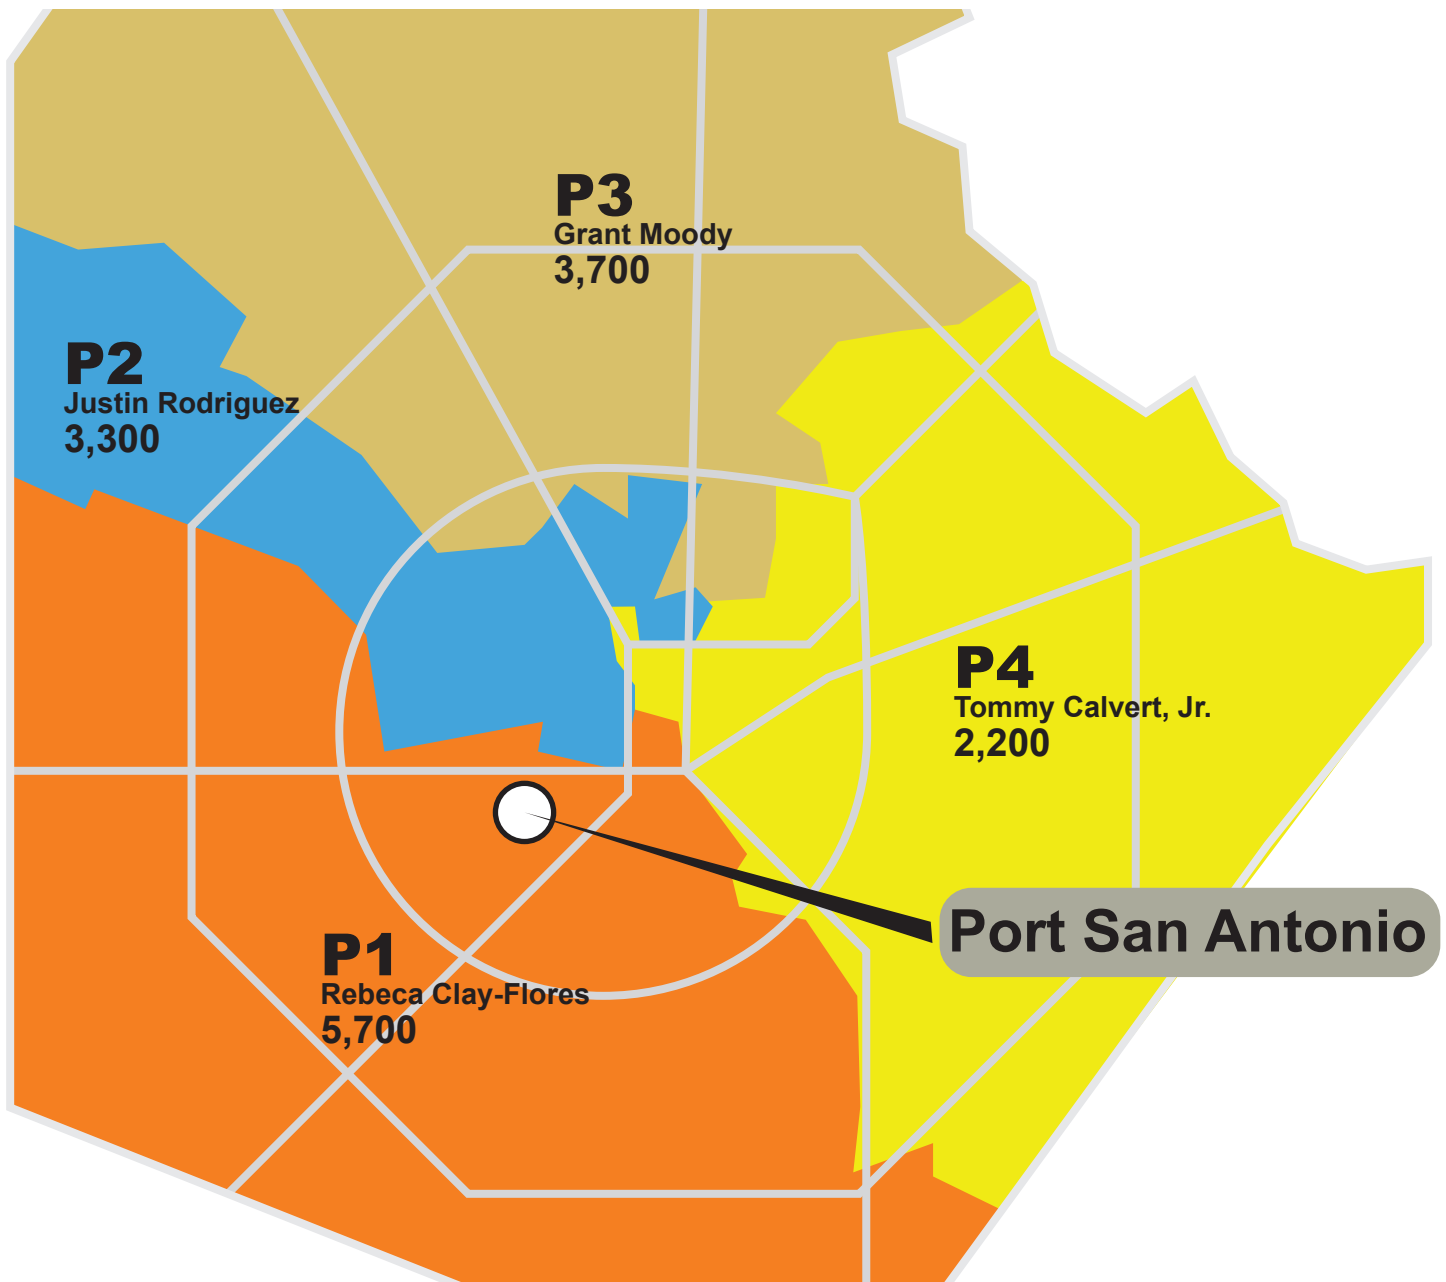

PLACES OF RESIDENCE OF PEOPLE WHO WORK AT PORT SAN ANTONIO DISTRIBUTION BY COUNTY COMMISSIONER PRECINCTS

The Port San Antonio campus is home to over 80 employers and 18,000 jobs. People who work at the Port reside throughout our community—underscoring the Port’s role as a large and fast-growing regional economic engine.

Approximately 15,000 live within Bexar county and around 3,000 live in other locations or adjacent counties.

This map shows the approximate number of people from different County Commissioners precincts whose jobs are based at the Port.