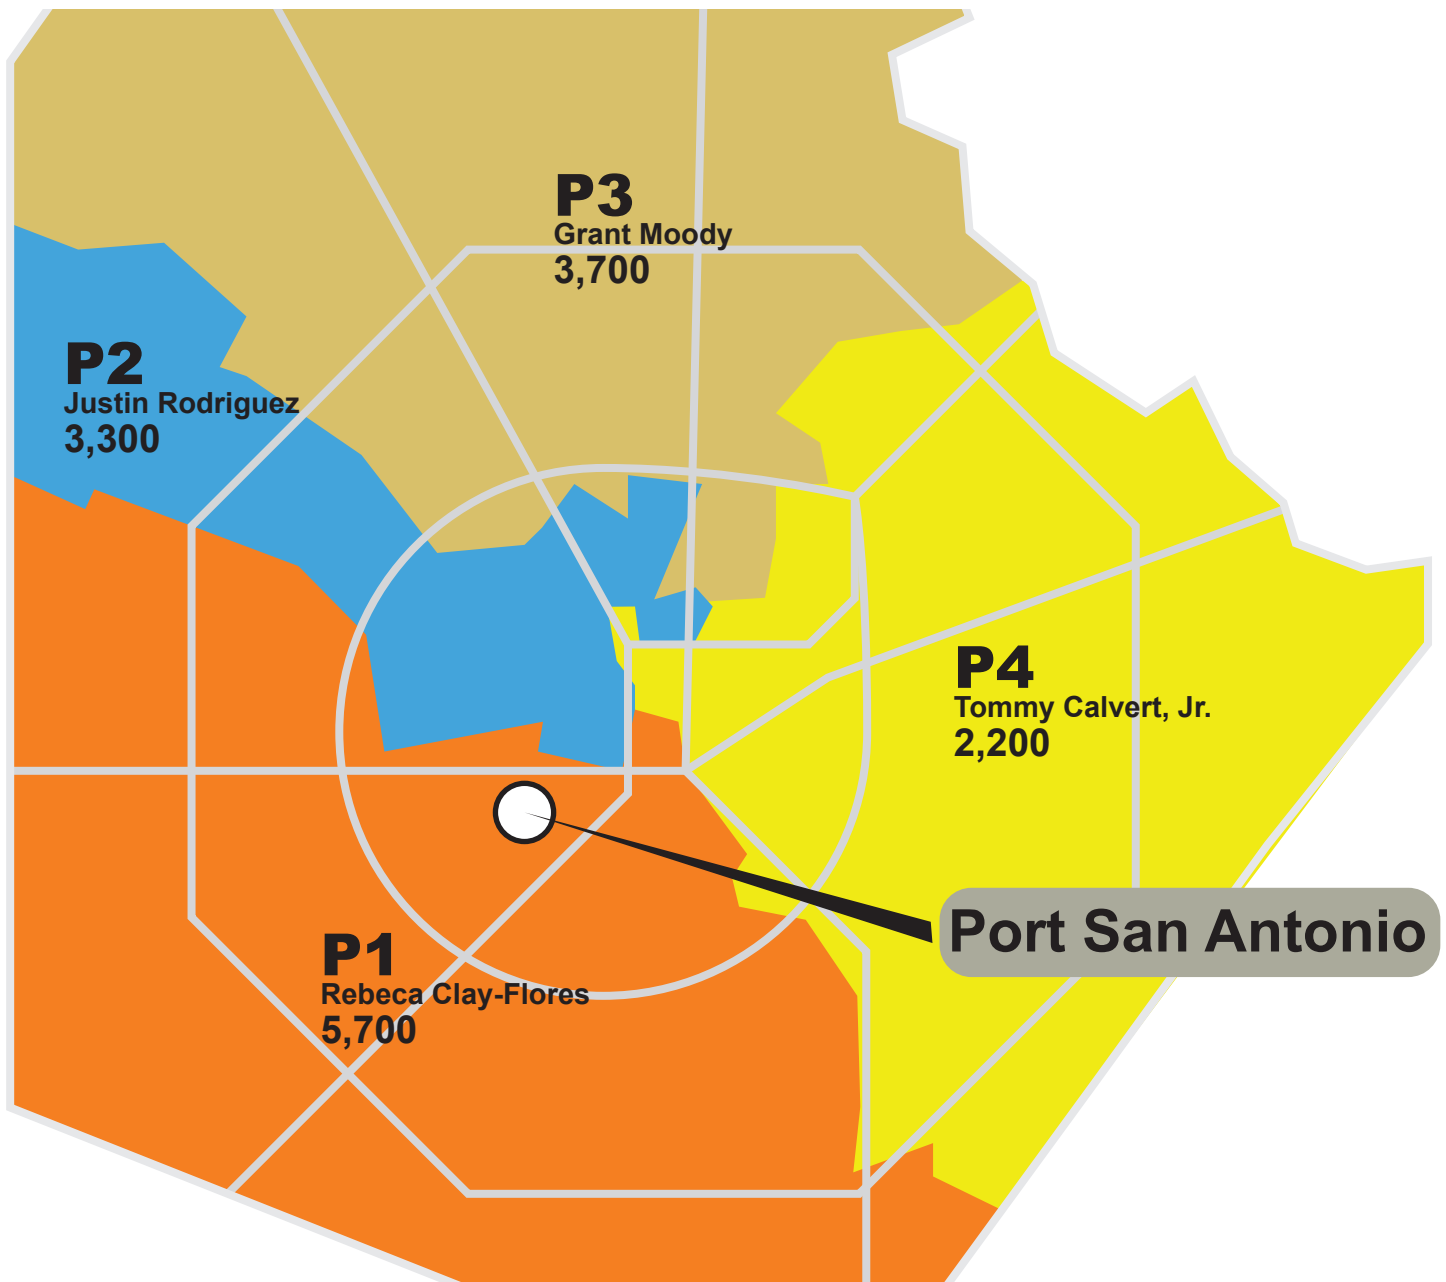

# PLACES OF RESIDENCE OF PEOPLE WHO WORK AT PORT SAN ANTONIO DISTRIBUTION BY COUNTY COMMISSIONER PRECINCTS

The Port San Antonio campus is home to over 80 employers and 18,000 jobs. People who work at the Port reside throughout our community—underscoring the Port’s role as a large and fast-growing regional economic engine.

Approximately 15,000 live within Bexar county and around 3,000 live in other locations or adjacent counties.

This map shows the approximate number of people from different County Commissioners precincts whose jobs are based at the Port.