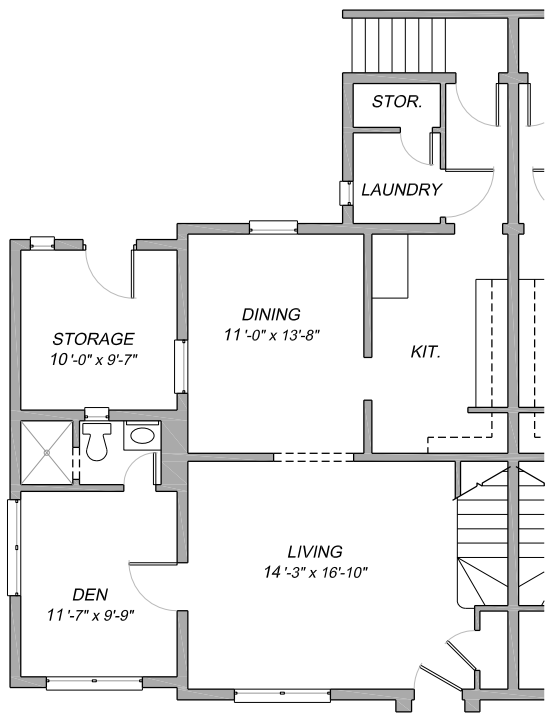

THE **GATEWAY**
RESIDENCES
AT PORT SAN ANTONIO

England Townhomes

602-638 England Dr. San Antonio, Texas 78226

*1,554 Sq. Ft.**
3 BED 2 BATH

FEATURES

- 7 minutes from downtown San Antonio
- Covered parking
- New appliances
- Granite countertops
- New fixtures & hardware
- Hardsurface flooring throughout
- Ample green spaces
- Pool
- Fitness center
- Washer/dryer connections
- Storage spaces available

*Units may vary in size

Leasing info: (210) 442-8041
TheGatewayResidences.com

SECOND FLOOR

FIRST FLOOR