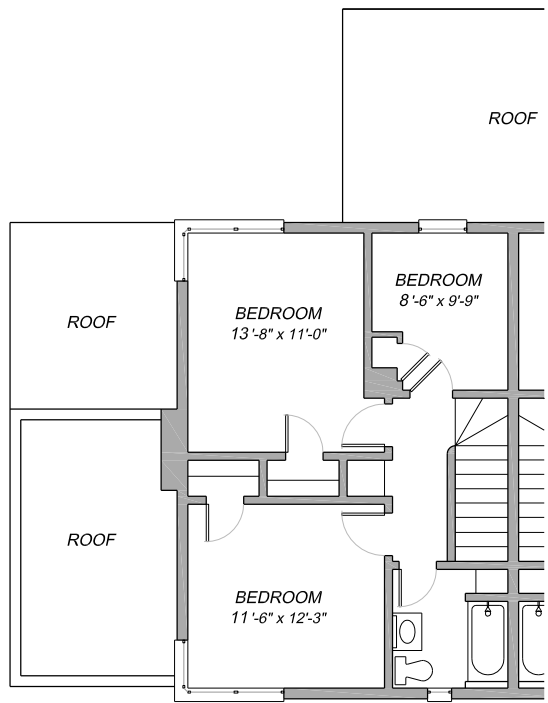

THE **GATEWAY**
RESIDENCES
AT PORT SAN ANTONIO

England Townhomes

602-638 England Dr. San Antonio, Texas 78226

*1,554 Sq. Ft.**
3 BED 2 BATH

FEATURES

- 7 minutes from downtown San Antonio
- Covered parking
- New appliances
- Granite countertops
- New fixtures & hardware
- Hardsurface flooring throughout
- Ample green spaces
- Pool
- Fitness center
- Washer/dryer connections
- Storage spaces available

*Units may vary in size

Leasing info: (210) 442-8041
TheGatewayResidences.com

SECOND FLOOR

FIRST FLOOR